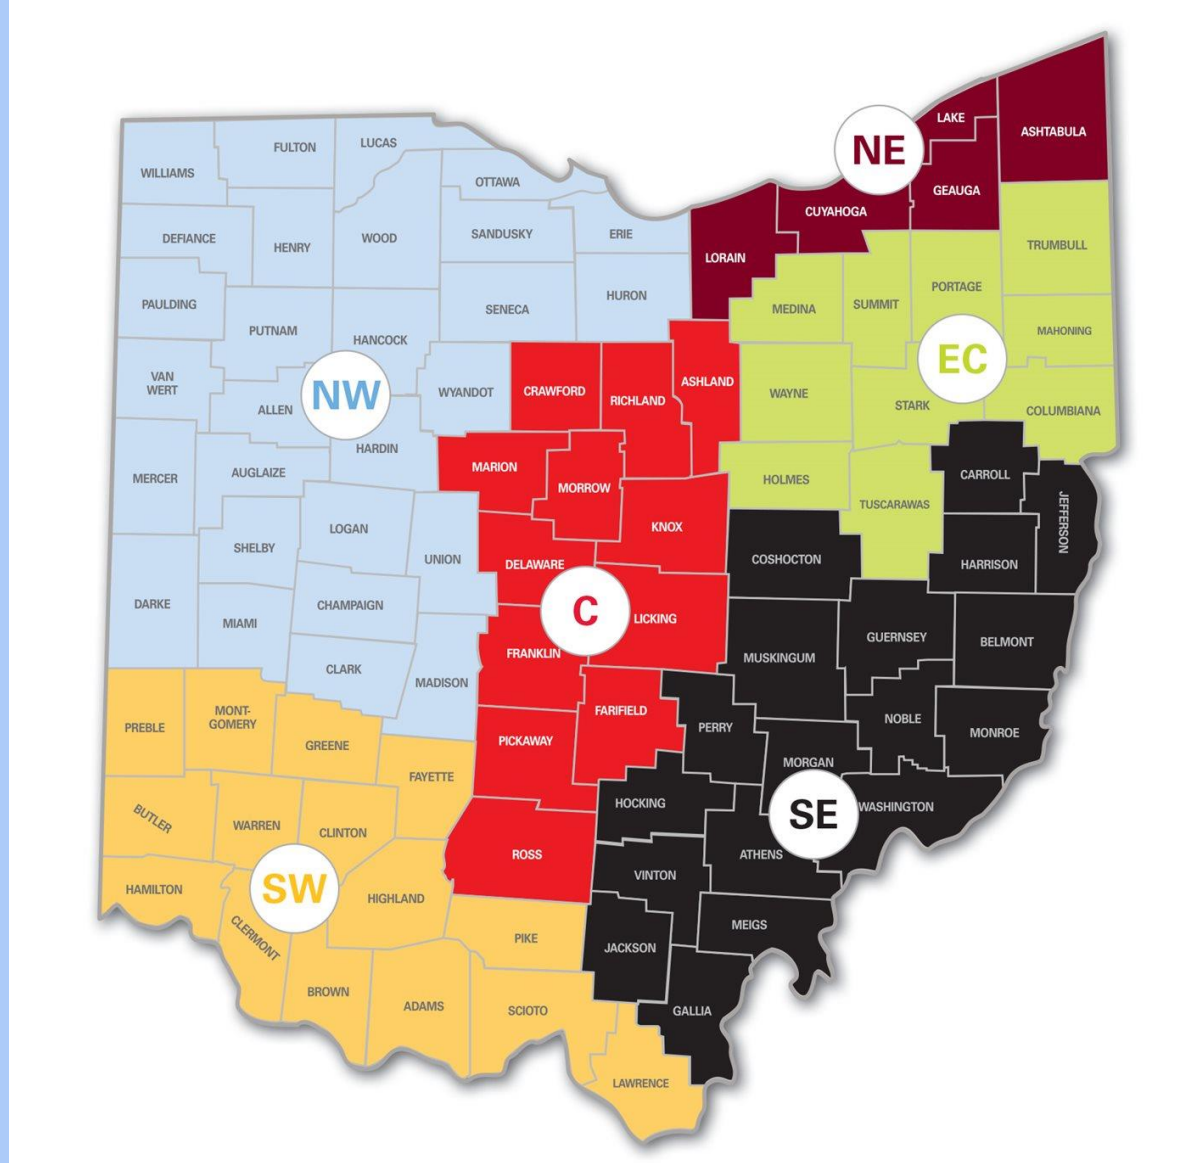

Ohio College Tech Prep

Building Quality Career Pathways

SOUTHEAST REGION

CTE-26 WORKSHOP

Presented by Southeast Region

Ken Bowald, Chief Administrator

Nancy Edwards-Grady, Tech Prep Coordinator

CTE-26 Workshop Agenda

- Welcome & Introductions
- Southeast Ohio Region

<http://www.techprepseo.org/>

CTE-26 Workshop Agenda

- Welcome & Introductions
- Southeast Ohio Region
 - *Belmont College*
 - *Eastern Gateway Community College*
 - *Hocking College*
 - *Rio Grande Community College*
 - *Washington State Community College*
 - *Zane State College*

CTE-26 Workshop Agenda

- Welcome & Introductions
- Southeast Ohio Region
- CTE-26 Processes
 - *CTE-26 Directions*
 - *CTE-26 Log-in Roles*
 - *CTE-26 Glitches & Issues*
 - <http://education.ohio.gov/Topics/Career-Tech/CTE-26-Application-and-Resources>

CTE-26 Program Application Process Flow

Standard Process Flow for an Approved CTE-26 Program Application

CTE-26 Workshop Agenda

- Welcome & Introductions
- Southeast Ohio Region
- CTE-26 Processes
 - *CTE-26 Directions*
 - *CTE-26 Log-in Roles*
 - *CTE-26 Glitches & Issues*
 - <http://education.ohio.gov/Topics/Career-Tech/CTE-26-Application-and-Resources>
- Demo Test Site