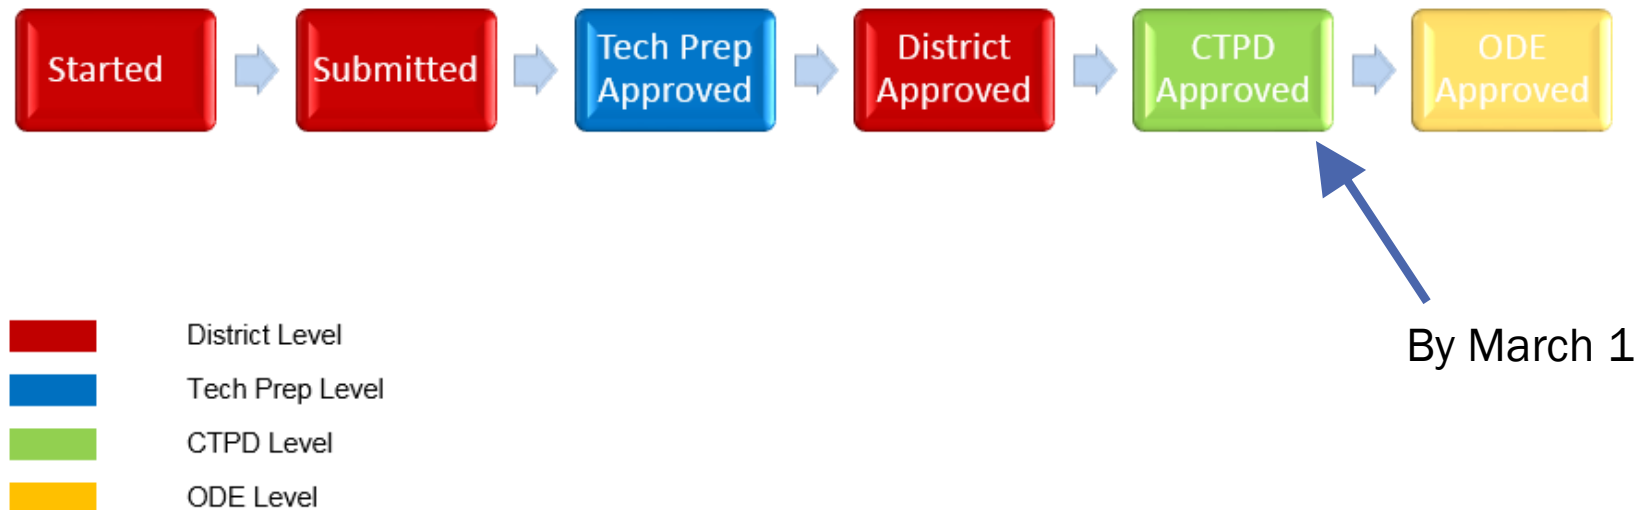

CTE-26 Program Application Process Flow

Standard Process Flow for an Approved CTE-26 Program Application